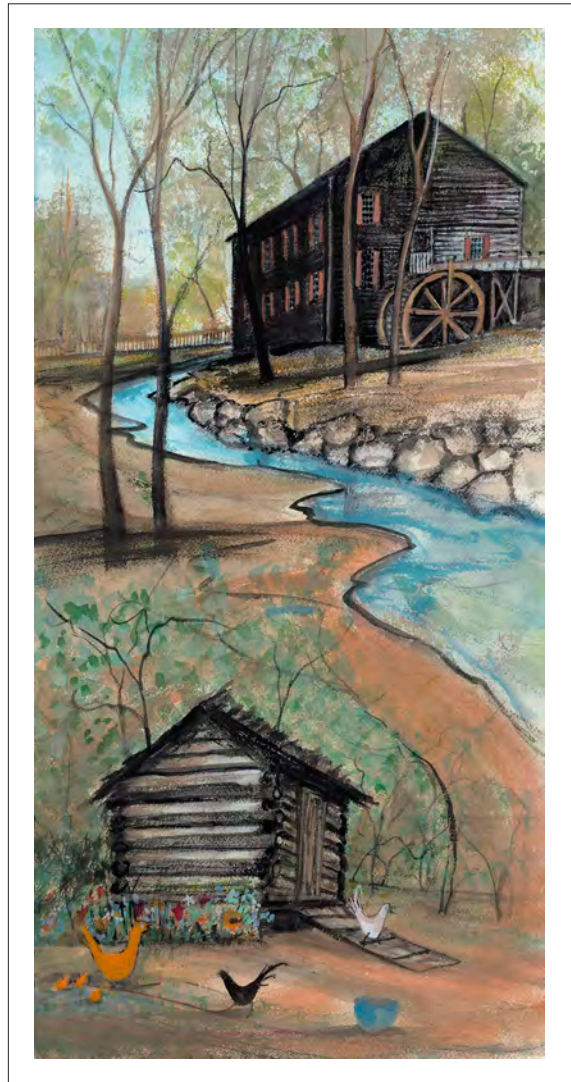

\$115

SAND AND SERENITY
Giclée on Paper
IS: 8-7/8 x 6-5/16 ins.

\$60

BLUE RIDGE FALL
Giclée on Paper
IS: 16 x 9-5/8 ins.
P. Buckley Moss Gallery of Waynesboro Show Print,
October 8-10. Available everywhere October 11.

\$130

SUMMER AT WOLF CREEK MILL
Giclée on Paper
IS: 15-1/2 x 7-11/16 ins.
Berlin Creek Gallery Show Print, October 1-2
Available everywhere October 4.

\$100

REGAL GENTLEMAN \$60
Giclée on Paper
IS: 8-1/8 x 5-1/2 ins.

BLUE INFLORESCENCE \$60
Giclée on Paper
IS: 7-1/4 x 7 ins.

THE PRESIDENT'S HOME \$95
Giclée on Paper
IS: 8-1/2 x 13-1/8 ins.
King James Galleries of Gettysburg Show Print, October 16
Available everywhere October 18.