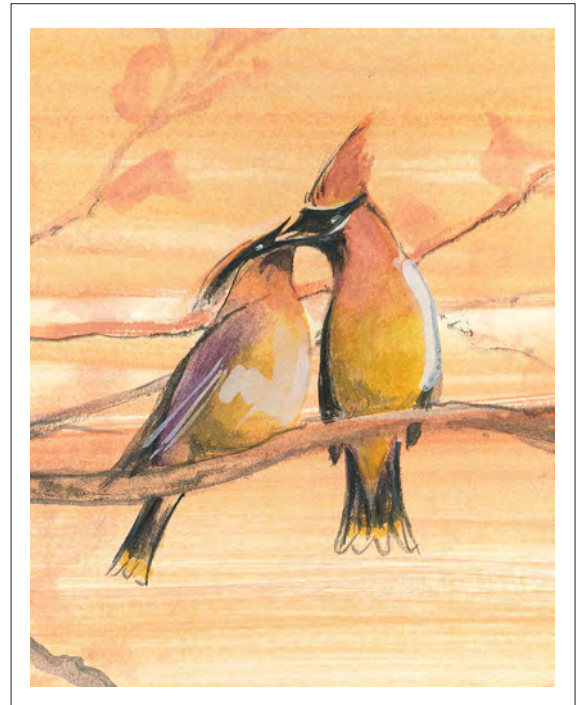

“Nature gives to every time and season some beauties of its own.” Charles Dickens

COASTAL BEAUTY
Giclée on Paper
IS: 6-1/4 x 6-1/4 ins.

\$55

BLOSSOMS ON THE ROW
Giclée on Paper
IS: 8-1/2 x 9-1/8 ins

\$75

MAJESTIC DANCER
Giclée on Paper
IS: 9-3/4 x 4 ins.

\$55

SIMPLE BEAUTY
Giclée on Paper
IS: 11 x 2-15/16 ins.

\$50

SPRING COURTING
Giclée on Paper
IS: 8-3/4 x 6-15/16 ins.

\$65

BASKET OF LOVE
Giclée on Paper
IS: 3-1/2 x 5-1/8 ins.

\$40

RED GALOSHES
Giclée on Paper
IS: 4-1/8 x 3-3/8 ins.

This gorgeous quilt was lovingly made and donated by Nancy Gore. It features one of Pat's original hand painted centerpieces and measures 7-1/2' by 10-1/2'. Nancy said that in her design of the quilt, she wanted to express the unity of the 2 figures becoming one through the use of circular color patterns. The tickets are \$3 each, or 2 for \$5. You may purchase tickets through the Foundation office. The drawing will be held December 5, 2021. Need not be present to win.