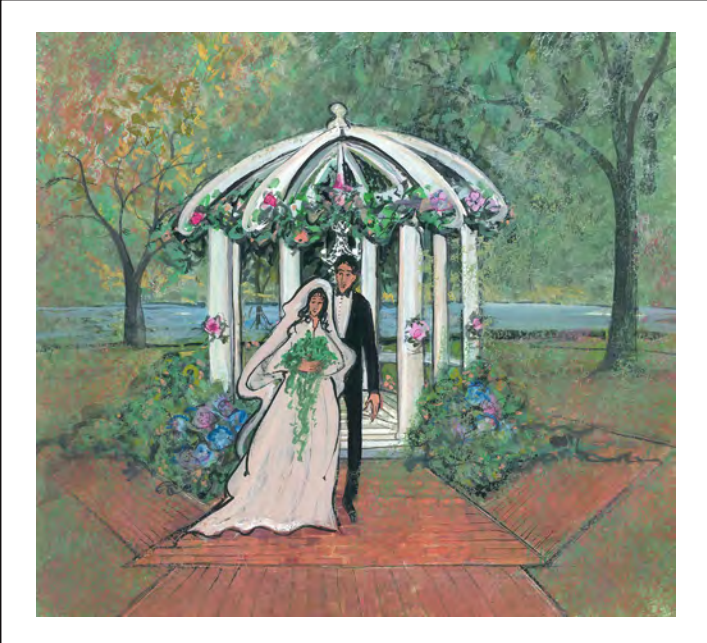

Canvas, IS: 7 x 19 ins.

\$85

\$225

GROWING STRONGER TOGETHER \$125
 Offset Lithograph
 IS: 18-15/16 x 10-7/8 ins.

A GIFT OF LIFE \$100
 Giclée on Paper
 IS: 11 x 10-15/16 ins.

THE GAZEBO AT ALLANDALE \$75
 Giclée on Paper
 IS: 8-3/16 x 9 ins.