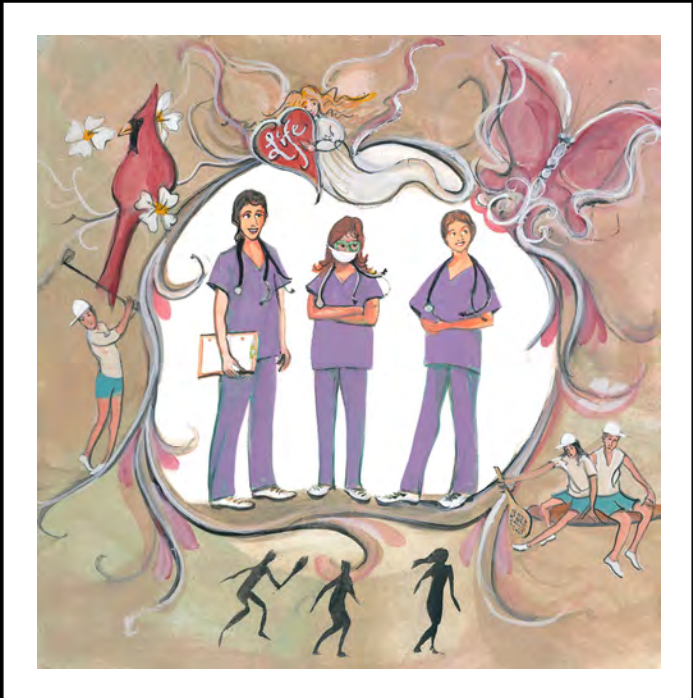

A GIFT OF LIFE $100
Giclée on Paper
IS: 11 x 10-15/16 ins.