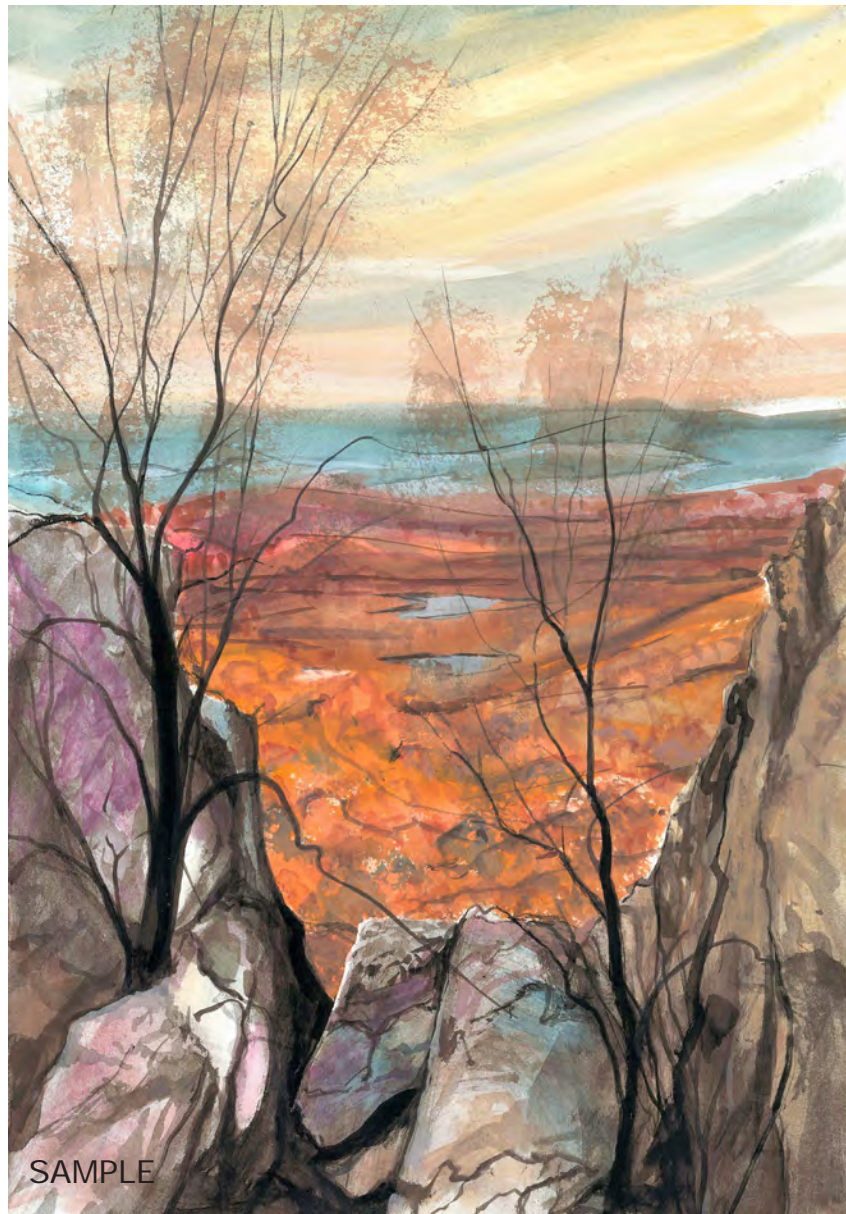

P Buckley Moss®

Autumn's Best of Cheer

VALLEY VIEW
Giclée on Paper-New
IS: 14 x 9-3/4 ins.
Fall Barn Show Print, Available October 12th.

\$115

“Life starts all over again when it gets crisp in the fall”
~The Great Gatsby, F, Scott Fitzgerald

COUNTRY CHATTER I \$50
Giclée on Paper-New
IS: 7-7/8 x 4 ins.

COUNTRY CHATTER II \$50
Giclée on Paper-New
IS: 7-7/8 x 4 ins.

SHARED SONG \$60
Giclée on Paper-New
IS: 7-7/8 x 5-7/8 ins.

SUMMER ON THE NEW RIVER \$125
Giclée on Paper-New
IS: 15-1/4 x 9-7/8 ins.

DAYDREAMING \$40
Giclée on Paper-New
IS: 4-15/16 x 3-15/16 ins.

OL' SALTY \$65
Giclée on Paper-New
IS: 7-1/4 x 7-3/4 ins.

TO HARNESS THE WIND \$70
Giclée on Paper-New
IS: 8-3/16 x 8-1/2 ins.

OUR BLACK BARN \$100
Giclée on Paper-New
IS: 6-3/4 x 17-7/16 ins.
Canada Goose Gallery Show Print, October 24th. Available everywhere October 26th.