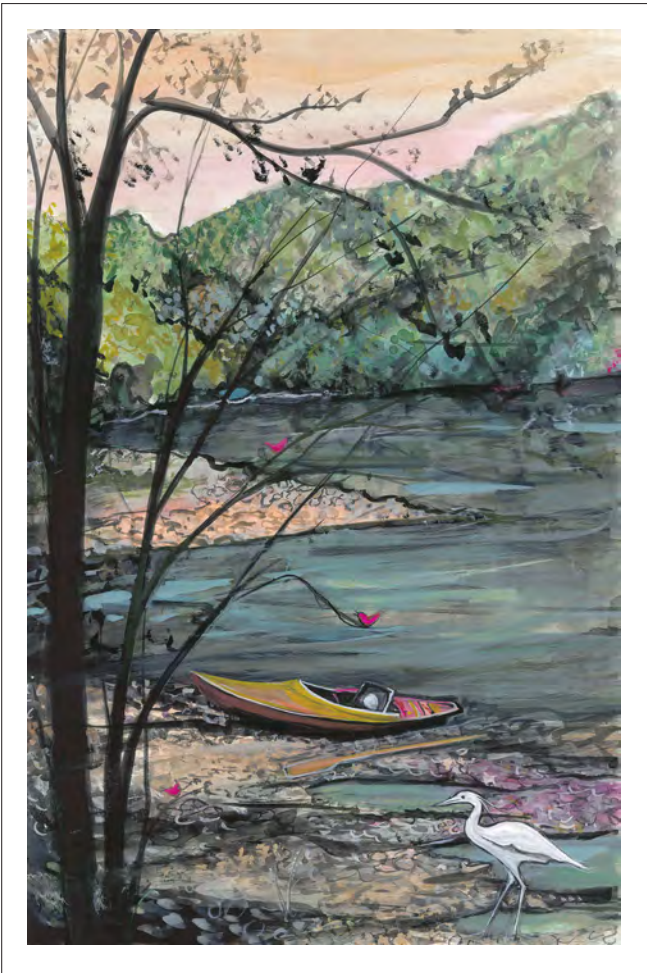

P Buckley Moss®

Autumn's Best of Cheer

VALLEY VIEW
Giclée on Paper-New
IS: 14 x 9-3/4 ins.
Fall Barn Show Print, Available October 12th.

\$115

“Life starts all over again when it gets crisp in the fall”
~The Great Gatsby, F, Scott Fitzgerald

COUNTRY CHATTER I \$50
Giclée on Paper-New
IS: 7-7/8 x 4 ins.

COUNTRY CHATTER II \$50
Giclée on Paper-New
IS: 7-7/8 x 4 ins.

SHARED SONG \$60
Giclée on Paper-New
IS: 7-7/8 x 5-7/8 ins.

SUMMER ON THE NEW RIVER \$125
Giclée on Paper-New
IS: 15-1/4 x 9-7/8 ins.