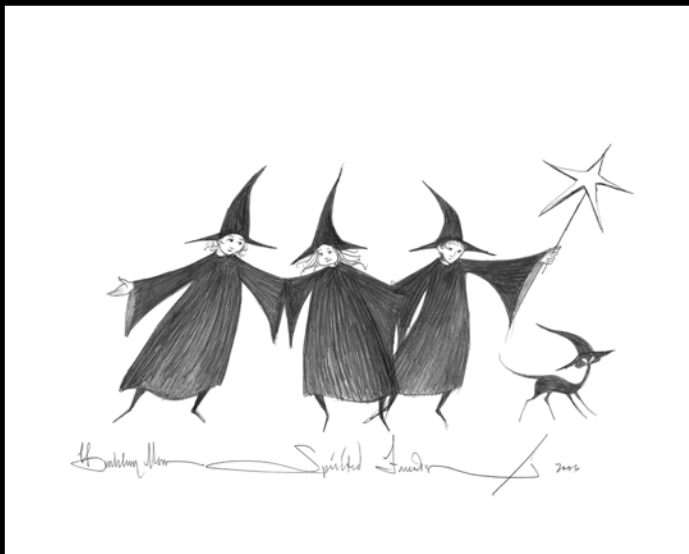

SPIRITED FRIENDS
Offset Lithograph
IS: 4-7/8 x 9-1/8 ins.

$45